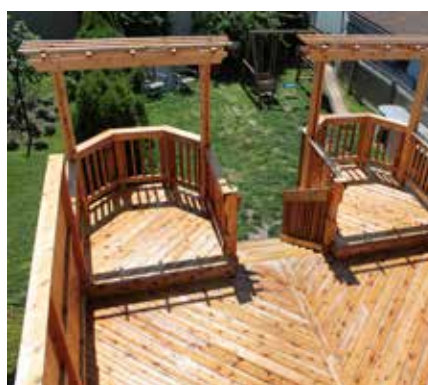

TREATED LUMBER

	2x4	2x6	2x8	5/4" Select	4x4
8'	#1 $	#1 $	#2 $	#1 $	#1 $
10'	#1 $	#1 $	#2 $	#1 $	#2 $
12'	#1 $	#1 $	#2 $	#1 $	#2 $
16'	#1 $	#1 $	#2 $	#1 $	#2 $

HAVE A PROJECT IN MIND?
www.lezzerlumber.com/request-a-quote