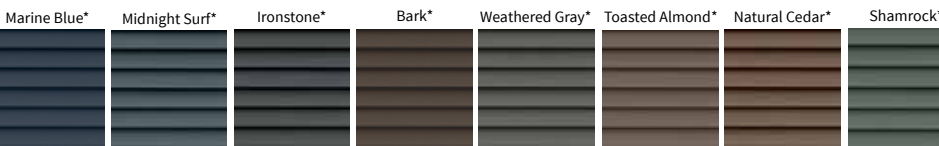

ROYAL ESTATE VINYL SIDING

- All popular colors available in double 4 and double 5 dutchlap.
- Low maintenance vinyl panel that won't warp, buckle or sag.
- Extra thick at .044" gauge.

See store for details and pricing.

VINYL SOFFIT

T4 Solid or Vented, 12" x 12'

Available in White, Clay, and Musket Brown

$8⁹⁵ Per Piece

0% INTEREST
12 MONTHS
NO PAYMENTS
See Store for Details